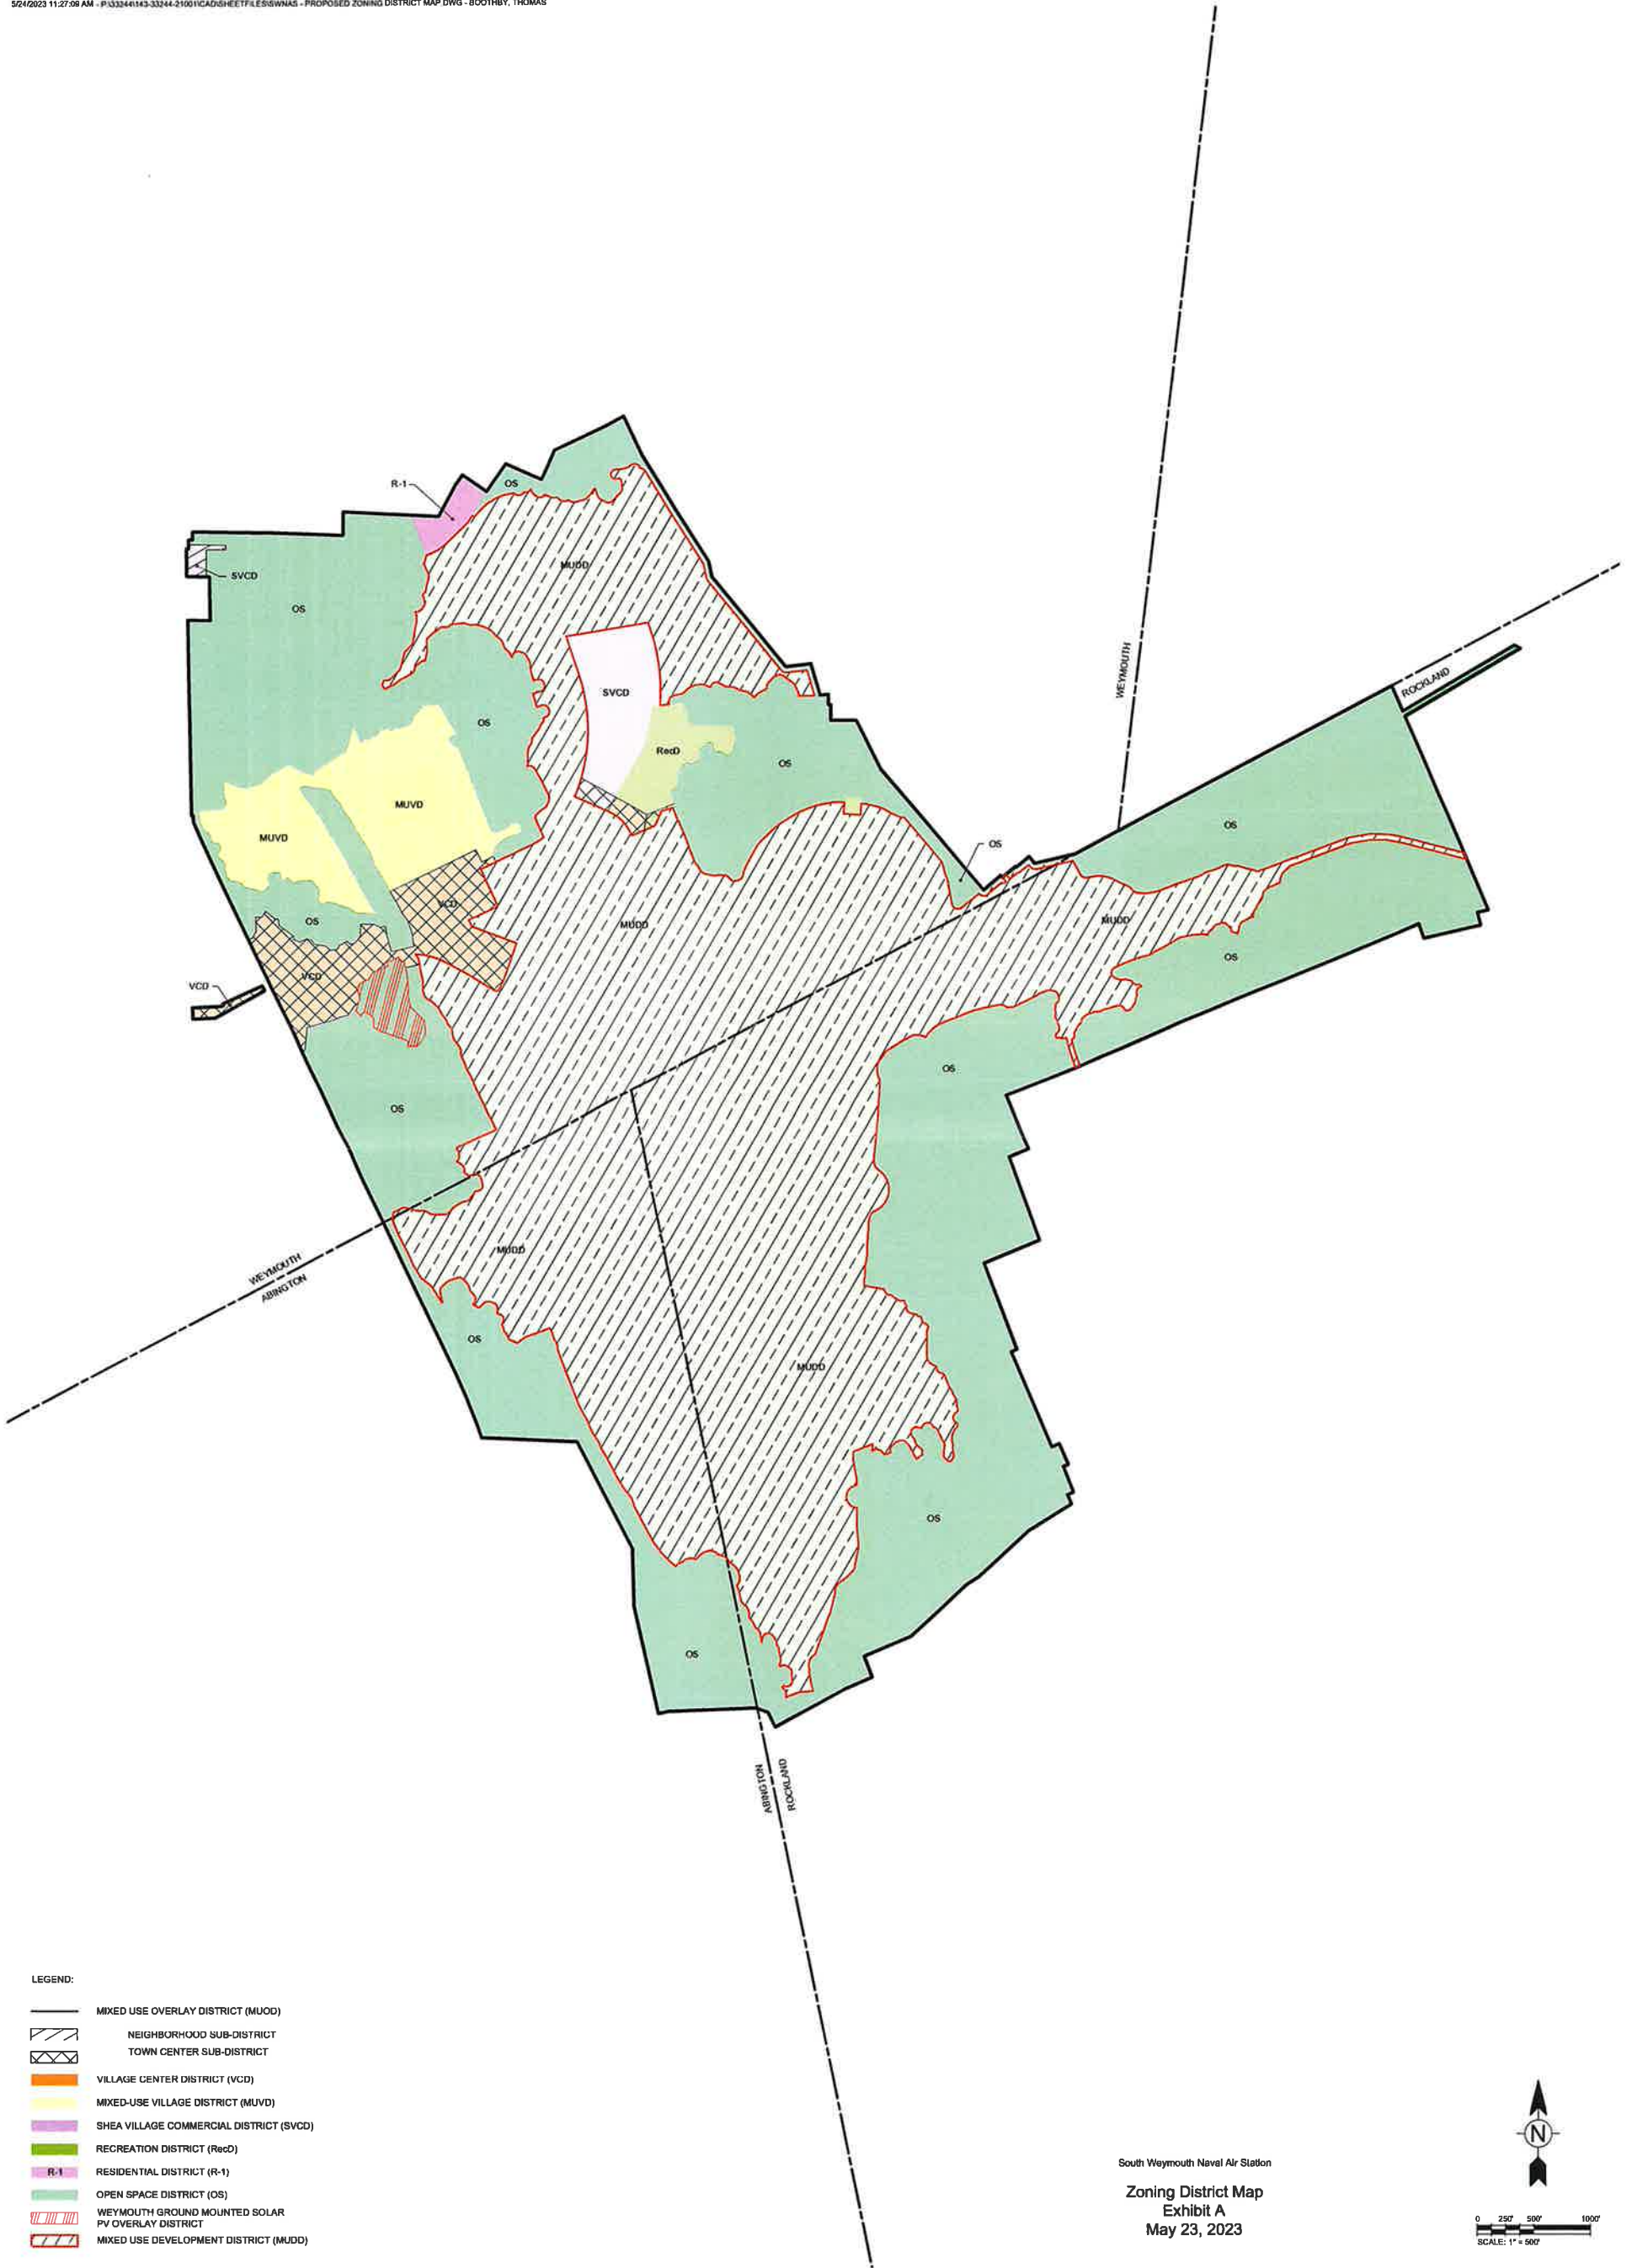

RECEIVED
TOWN OF WEYMOUTH
TOWN CLERK'S OFFICE

2023 JUN 26 PM 1:57

5/24/2023 11:27:06 AM - P:\33344143-33244-21001\CAD\SHHEFILES\SWNAS - PROPOSED ZONING DISTRICT MAP DWG - BOOTHBY, THOMAS

LEGEND:

-  MIXED USE OVERLAY DISTRICT (MUOD)
-  NEIGHBORHOOD SUB-DISTRICT
-  TOWN CENTER SUB-DISTRICT
-  VILLAGE CENTER DISTRICT (VCD)
-  MIXED-USE VILLAGE DISTRICT (MUV)
-  SHEA VILLAGE COMMERCIAL DISTRICT (SVCD)
-  RECREATION DISTRICT (RecD)
-  RESIDENTIAL DISTRICT (R-1)
-  OPEN SPACE DISTRICT (OS)
-  WEYMOUTH GROUND MOUNTED SOLAR PV OVERLAY DISTRICT
-  MIXED USE DEVELOPMENT DISTRICT (MUDD)

South Weymouth Naval Air Station
Zoning District Map
Exhibit A
May 23, 2023